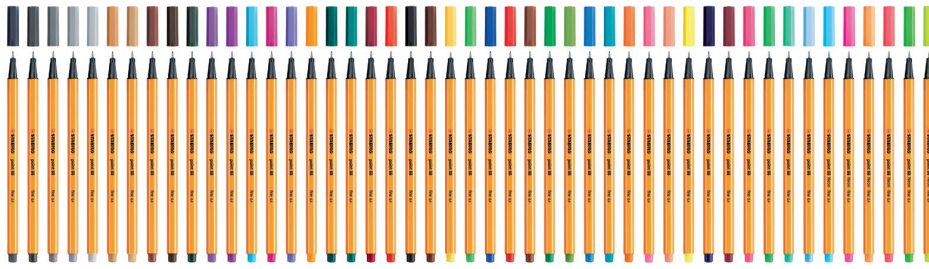

	CODE	DESCRIPTION	SELLING UNIT	MOQ	COLOUR	EACH / INNER / OUTER
A	189-6-01	STABILO SENSOR F 6PC WALLET	Each	5		5
B	189-8	STABILO SENSOR F 8PC WALLET	Each	5		5

WRITING AND CORRECTION

WRITE
THE
FUTURE

A

	CODE	DESCRIPTION	SELLING UNIT	MOQ	COLOUR	EACH / INNER / OUTER
A	N88-11	STABILO Point 88 Fineliner: Ice Blue	Each	10		1/10/500
A	88-13	STABILO Point 88 Fineliner: Ice Green	Each	10		1/10/500
A	88-16	STABILO Point 88 Fineliner: Light Emerald	Each	10		1/10/500
A	88-17	STABILO Point 88 Fineliner: Heliotrope	Each	10		1/10/500
A	88-19	STABILO Point 88 Fineliner: Purple	Each	10		1/10/500
A	88-22	STABILO Point 88 Fineliner: Night Blue	Each	10		1/10/500
A	88-24	STABILO Point 88 Fineliner: Lemon Yellow	Each	10		1/10/500
A	88-26	STABILO Point 88 Fineliner: Apricot	Each	10		1/10/500
A	88-29	STABILO Point 88 Fineliner: Light Pink	Each	10		1/10/500
A	88-30	STABILO Point 88 Fineliner: Pale Vermillion	Each	10		1/10/500
A	88-31	STABILO Point 88 Fineliner: Light Blue	Each	10		1/10/500
A	88-32	STABILO Point 88 Fineliner: Ultramarine	Each	10		1/10/500
A	88-33	STABILO Point 88 Fineliner: Apple Green	Each	10		1/10/500
A	88-36	STABILO Point 88 Fineliner: Green	Each	10		1/10/500
A	88-38	STABILO Point 88 Fineliner: Sanguine	Each	10		1/10/500
A	88-40	STABILO Point 88 Fineliner: Red	Each	10		1/10/500
A	88-41	STABILO Point 88 Fineliner: Blue	Each	10		1/10/500
A	88-43	STABILO Point 88 Fineliner: Light Green	Each	10		1/10/500
A	88-44	STABILO Point 88 Fineliner: Yellow	Each	10		1/10/500
A	88-45	STABILO Point 88 Fineliner: Brown	Each	10		1/10/500
A	88-46	STABILO Point 88 Fineliner: Black	Each	10		1/10/500
A	88-48	STABILO Point 88 Fineliner: Light Red	Each	10		1/10/500
A	88-50	STABILO Point 88 Fineliner: Crimson	Each	10		1/10/500
A	88-51	STABILO Point 88 Fineliner: Turquoise	Each	10		1/10/500
A	88-53	STABILO Point 88 Fineliner: Pine Green	Each	10		1/10/500
A	88-54	STABILO Point 88 Fineliner: Orange	Each	10		1/10/500
A	88-55	STABILO Point 88 Fineliner: Violet	Each	10		1/10/500
A	88-56	STABILO Point 88 Fineliner: Pink	Each	10		1/10/500
A	88-57	STABILO Point 88 Fineliner: Azure	Each	10		1/10/500
A	88-58	STABILO Point 88 Fineliner: Lilac	Each	10		1/10/500
A	88-59	STABILO Point 88 Fineliner: Light Lilac	Each	10		1/10/500
A	88-63	STABILO Point 88 Fineliner: Olive Green	Each	10		1/10/500
A	88-65	STABILO Point 88 Fineliner: Umber	Each	10		1/10/500
A	88-75	STABILO Point 88 Fineliner: Sienna	Each	10		1/10/500
A	88-88	STABILO Point 88 Fineliner: Light Ochre	Each	10		1/10/500
A	88-89	STABILO Point 88 Fineliner: Dark Ochre	Each	10		1/10/500
A	88-94	STABILO Point 88 Fineliner: Light Grey	Each	10		1/10/500
A	88-95	STABILO Point 88 Fineliner: Medium Cold Grey	Each	10		1/10/500
A	88-96	STABILO Point 88 Fineliner: Dark Grey	Each	10		1/10/500
A	88-97	STABILO Point 88 Fineliner: Deep Cold Grey	Each	10		1/10/500
A	88-98	STABILO Point 88 Fineliner: Payne's Grey	Each	10		1/10/500
A	88-024	STABILO Point 88 Fineliner: Neon Yellow	Each	10		1/10/500
A	88-031	STABILO Point 88 Fineliner: Neon Blue	Each	10		1/10/500
A	88-033	STABILO Point 88 Fineliner: Neon Green	Each	10		1/10/500
A	88-040	STABILO Point 88 Fineliner: Neon Red	Each	10		1/10/500
A	88-054	STABILO Point 88 Fineliner: Neon Orange	Each	10		1/10/500
A	88-056	STABILO Point 88 Fineliner: Neon Pink	Each	10		1/10/500