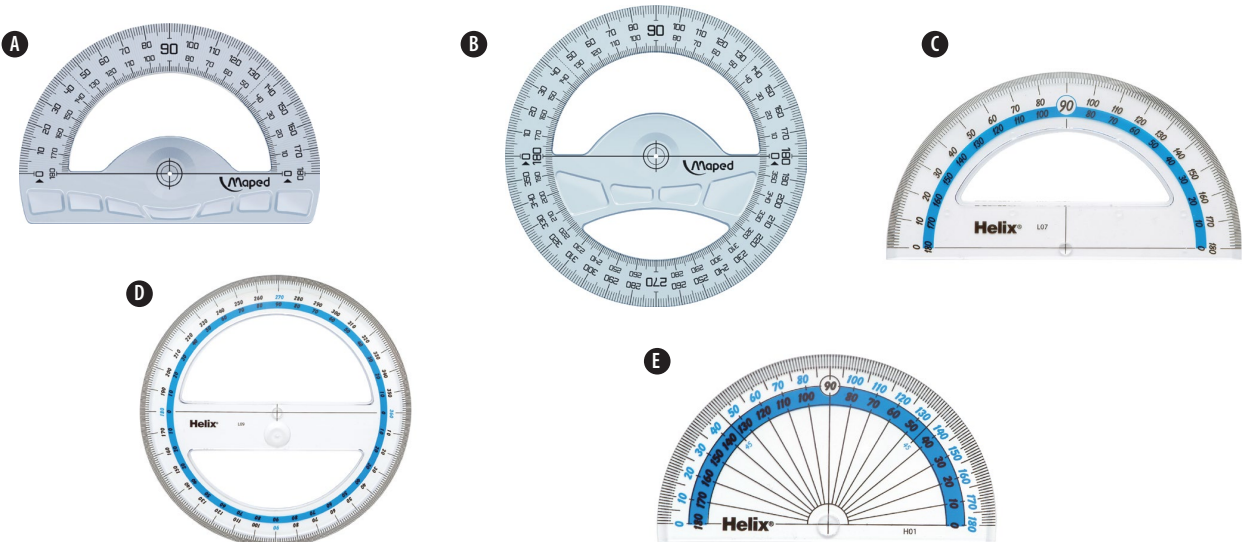

CODE	DESCRIPTION	SELLING UNIT	MOQ	COLOUR	EACH / INNER / OUTER
A	242180	MAPED PROTRACTOR 12CM 180D GEO	Each	30		30
B	242360	MAPED PROTRACTOR 12CM 360D GEO	Each	20		20
C	X07010	HELIX PROTRACTOR 15CM 180DEG	Each	10		10
D	X12091	HELIX PROTRACTOR 15CM 360DEG	Each	10		10
E	X31465	HELIX PROTRACTOR 10CM 180DEG	Each	10		10