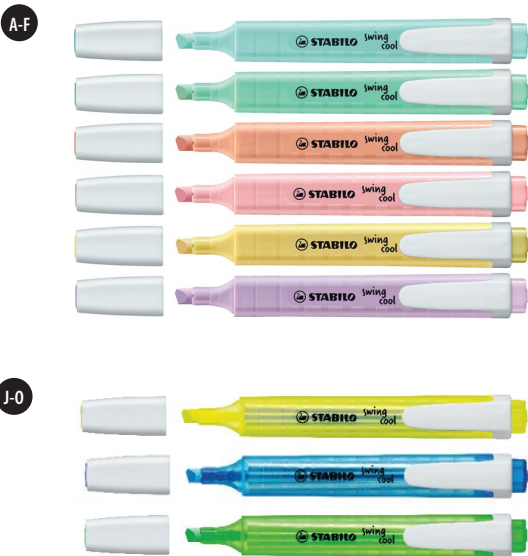

CODE	DESCRIPTION	SELLING UNIT	MOQ	COLOUR	EACH / INNER / OUTER
A	275-113-8	STABILO SWING COOL PASTEL TOUCH OF TURQUOISE	Each	10		10
B	275-116-8	STABILO SWING COOL PASTEL HINT OF MINT	Each	10		10
C	275-126-8	STABILO SWING COOL PASTEL CREAMY PEACH	Each	10		10
D	275-129-8	STABILO SWING COOL PASTEL PINK BLUSH	Each	10		10
E	275-144-8	STABILO SWING COOL PASTEL MILKY YELLOW	Each	10		10
F	275-155-8	STABILO SWING COOL PASTEL LILAC HAZE	Each	10		10
G	275-137	STABILO SWING COOL NATURECOLORS MUD GREEN	Each	10		10
H	275-163	STABILO SWING COOL NATURECOLORS EARTH GREEN	Each	10		10
I	275-165	STABILO SWING COOL NATURECOLORS UMBER	Each	10		10
J	275-175	STABILO SWING COOL NATURECOLORS SIENNA	Each	10		10
K	275-186	STABILO SWING COOL NATURECOLORS BEIGE	Each	10		10
L	275-193	STABILO SWING COOL NATURECOLORS WARM GREY	Each	10		10
M	275-24	STABILO SWING COOL YELLOW	Each	10		10
N	275-31	STABILO SWING COOL BEACH BLUE	Each	10		10
O	275-33	STABILO SWING COOL BEACH GREEN	Each	10		10