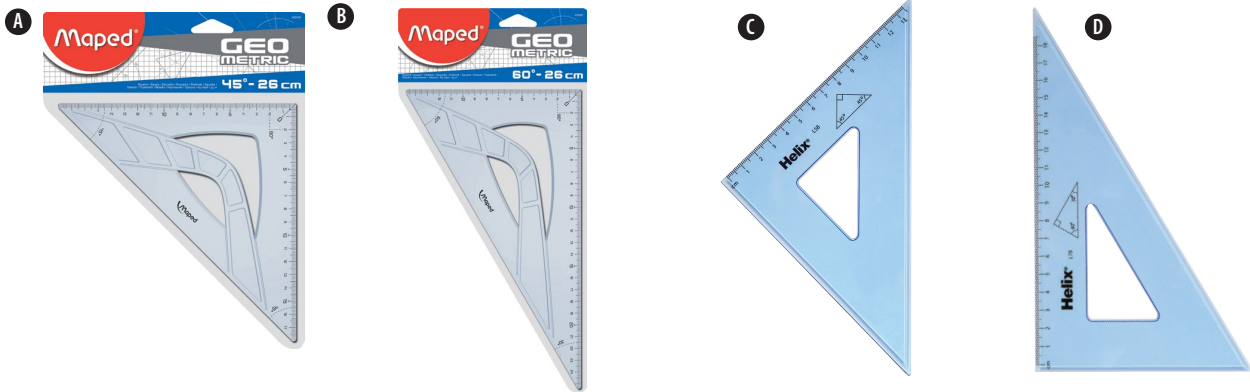

CODE	DESCRIPTION	SELLING UNIT	MOQ	COLOUR	EACH / INNER / OUTER
A	242426	MAPED SET SQUARE 26CM 45DEG GEO	Each	20		20
B	242626	MAPED SET SQUARE 26CM 60DEG GEO	Each	20		20
C	L64X10	HELIX SET SQUARE 31CM 45DEG	Each	10		10
D	L84010	HELIX SET SQUARE 31CM 60DEG	Each	10		10